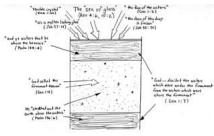

Firmament Chart

Saturday, 22 August 2009 20:07 - Last Updated Sunday, 23 August 2009 18:54

Here is the chart that Pastor Schreib promised to draw on his last Wednesday Revelation Bible Study.

Thank you Pastor Schreib!

(Please click on chart to get a closer look)